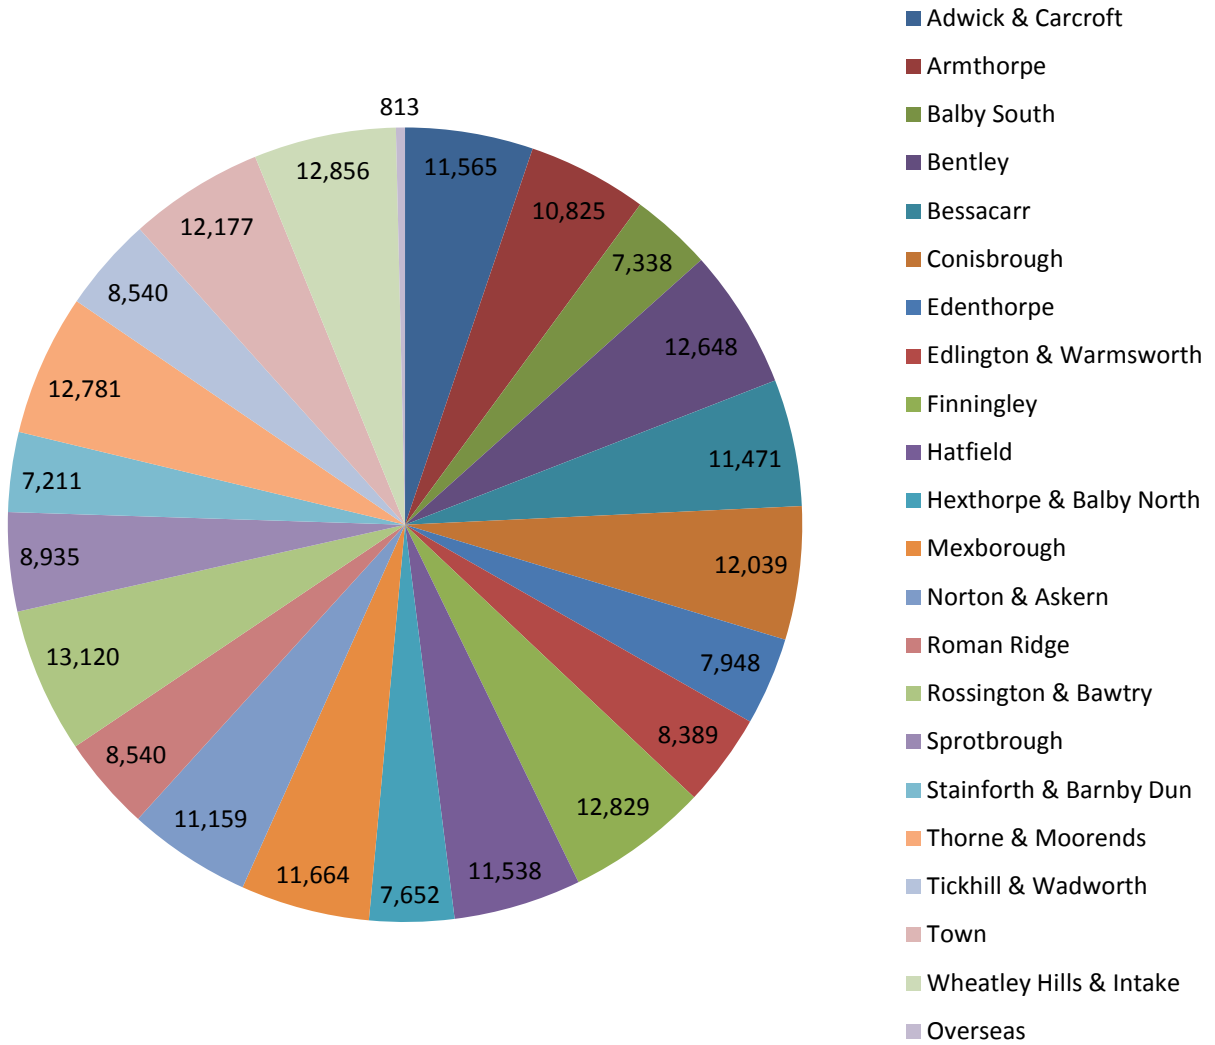

Individual Electoral Registration (IER) Published Register 1st December 2016

Register breakdown

Electorate: 221,225 + 813 overseas electors

Electorate by Ward

Current March Electorate compared to published register 1st December 2016

1st December 2016 - Electorate: 221,225 + 813 overseas electors

1st March 2017 - Electorate: 222,590 + 808 overseas electors