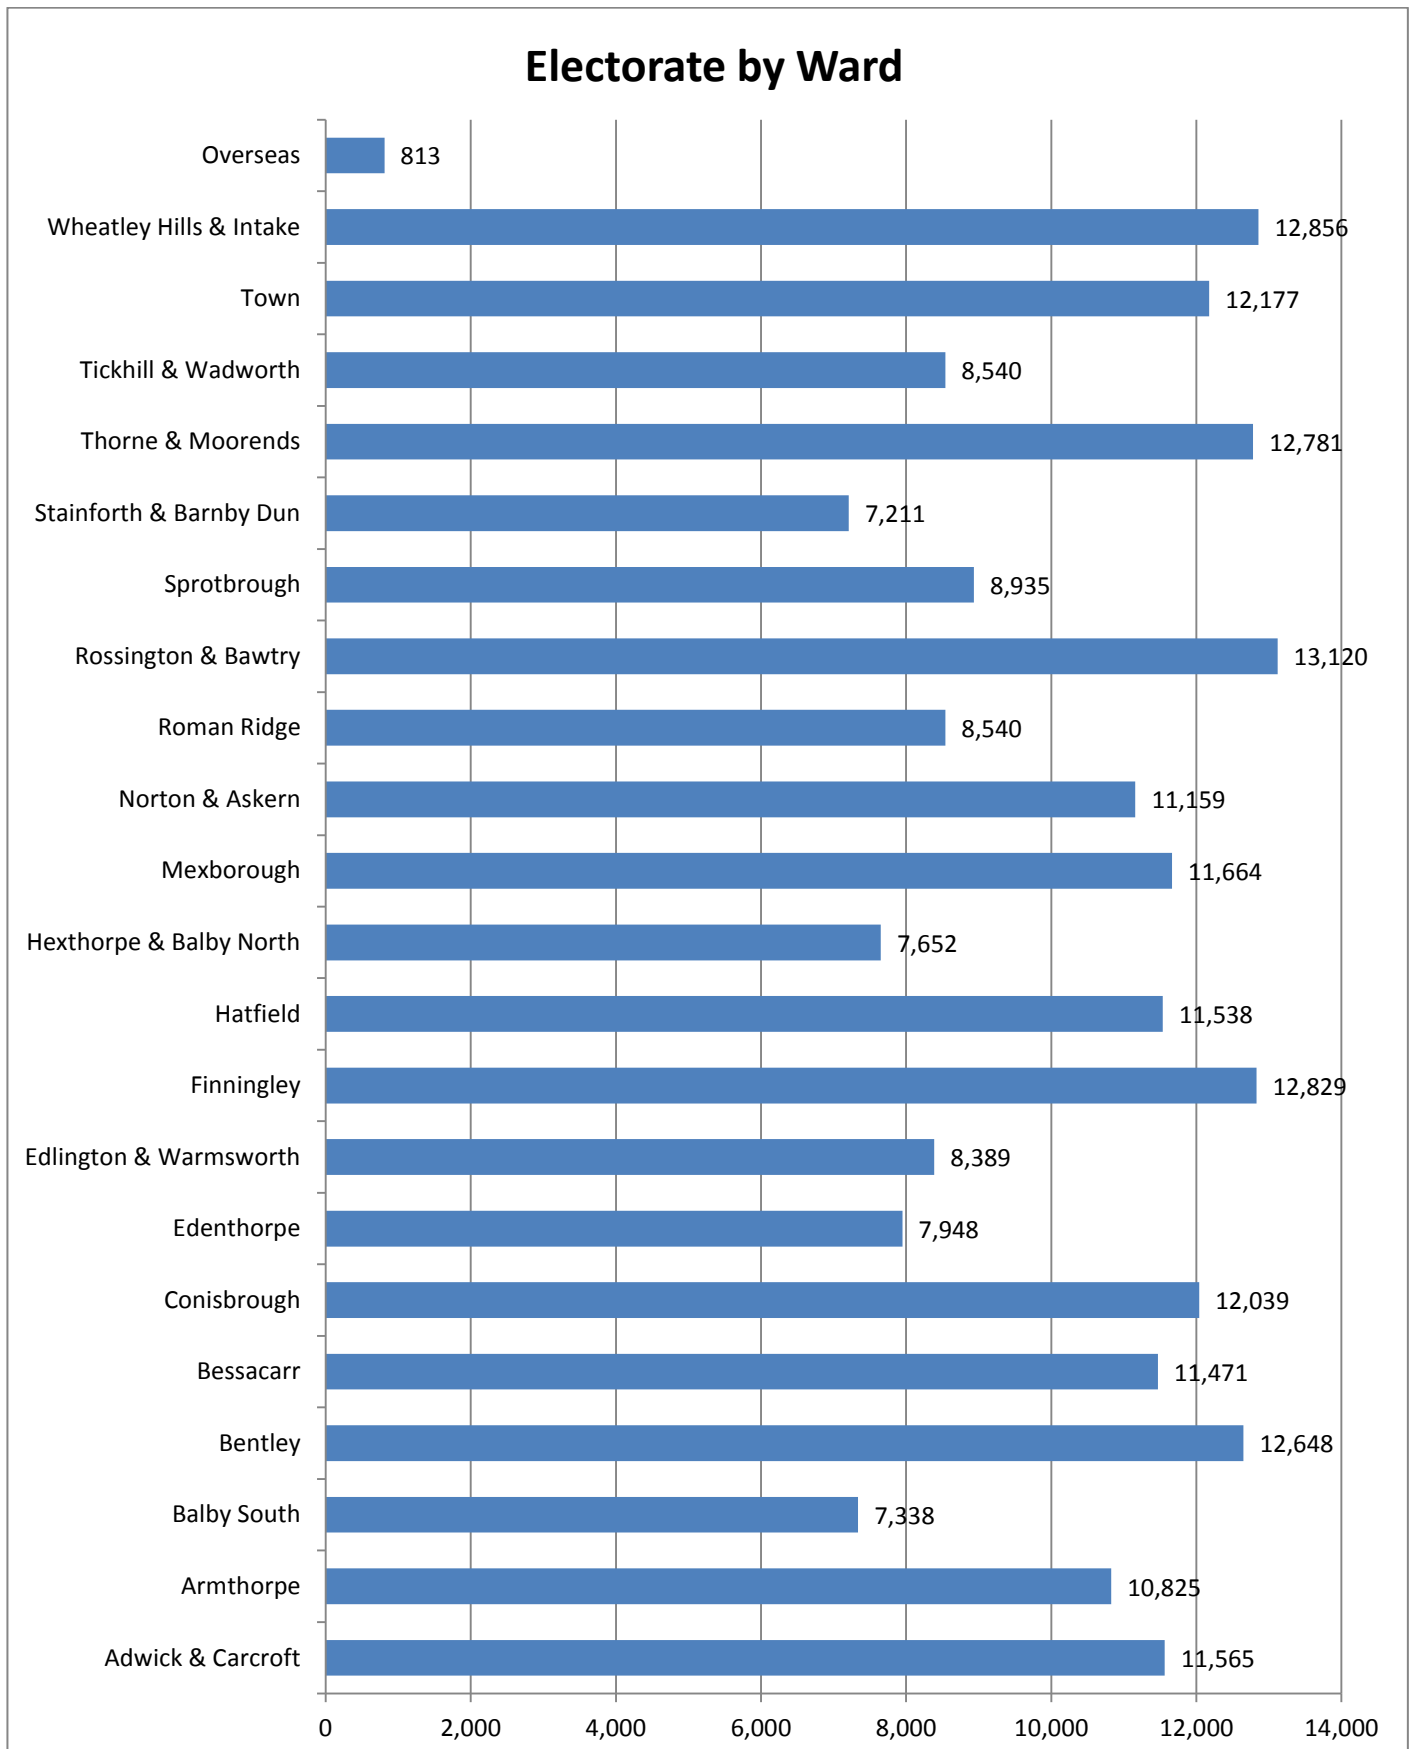

Individual Electoral Registration (IER) Published Register 1st December 2016

Register breakdown

Electorate: 221,225 + 813 overseas electors

Electorate by Ward

Current March Electorate compared to published register 1st December 2016

1st December 2016 - Electorate: 221,225 + 813 overseas electors

1st March 2017 - Electorate: 222,590 + 808 overseas electors